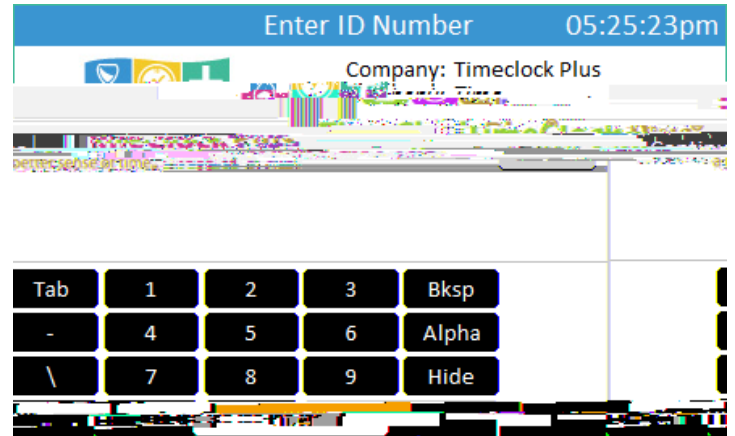

Time Clock Plus (TCP): Punching In and Out

STEP 1:

Using the keypad, enter your Username into the ID field.

Press "Continue."

STEP 2:

Place your finger on the fingerprint scanner.