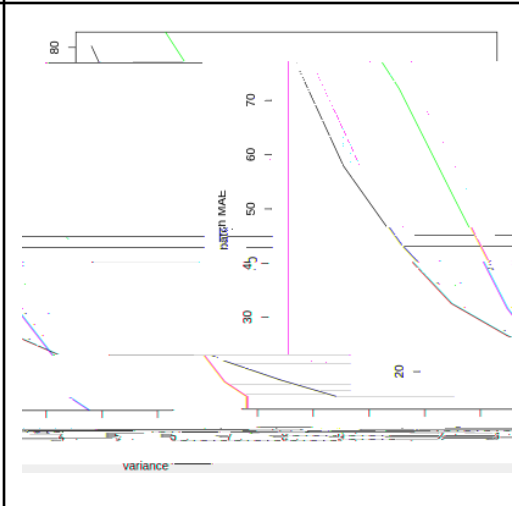

Vertical line on the left side of the page.

Vertical line on the right side of the page.

start_epsilon: 0.1, window 4, embed TRUE 09-17/2021-08-221

| | | |
|--|--|--|
| | | |
| | | |
| | | |
| | | |

closePrices [2014-09-17/2021-09-15]