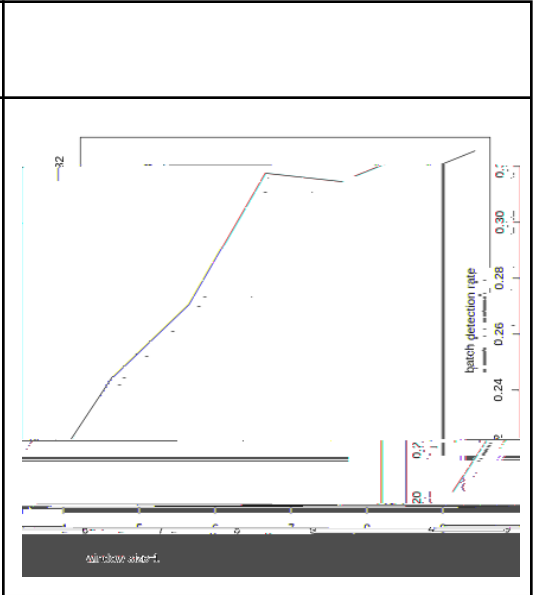

Vertical line on the left side of the page.

Vertical line on the right side of the page.

start_epsilon: 0.1, window 4, embed TRUE 09-17/2021-08-221

| | | |
|--|--|--|
| | | |
| | | |
| | | |
| | | |

closePrices [2014-09-17/2021-09-15]