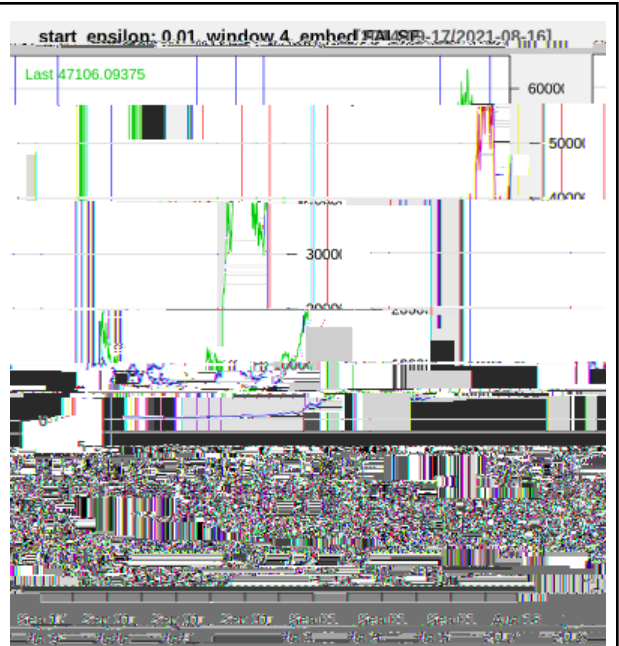

Vertical line on the left side of the page.

Vertical line on the right side of the page.

start_epsilon: 0.1, window 4, embed TRUE 09-17/2021-08-221

| | | |
|--|--|--|
| | | |
| | | |
| | | |
| | | |

closePrices [2014-09-17/2021-09-15]