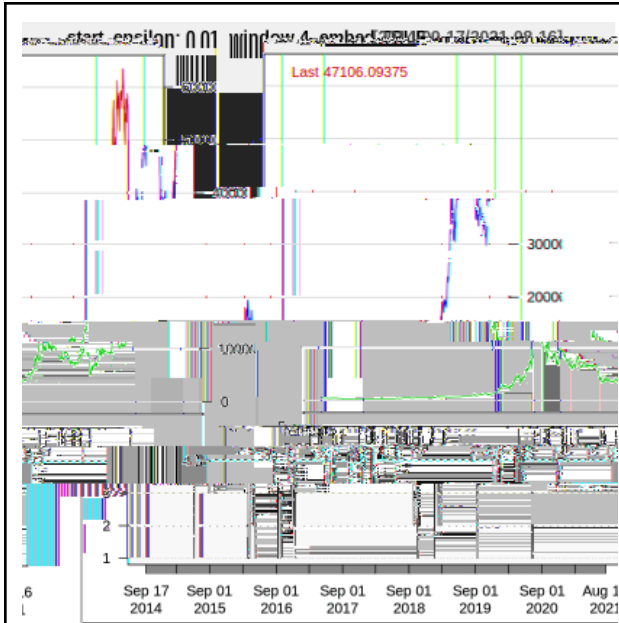

Vertical line on the left side of the page.

Vertical line on the right side of the page.

start_epsilon: 0.1, window 4, embed TRUE 09-17/2021-08-221

| | | |
|--|--|--|
| | | |
| | | |
| | | |
| | | |

closePrices [2014-09-17/2021-09-15]