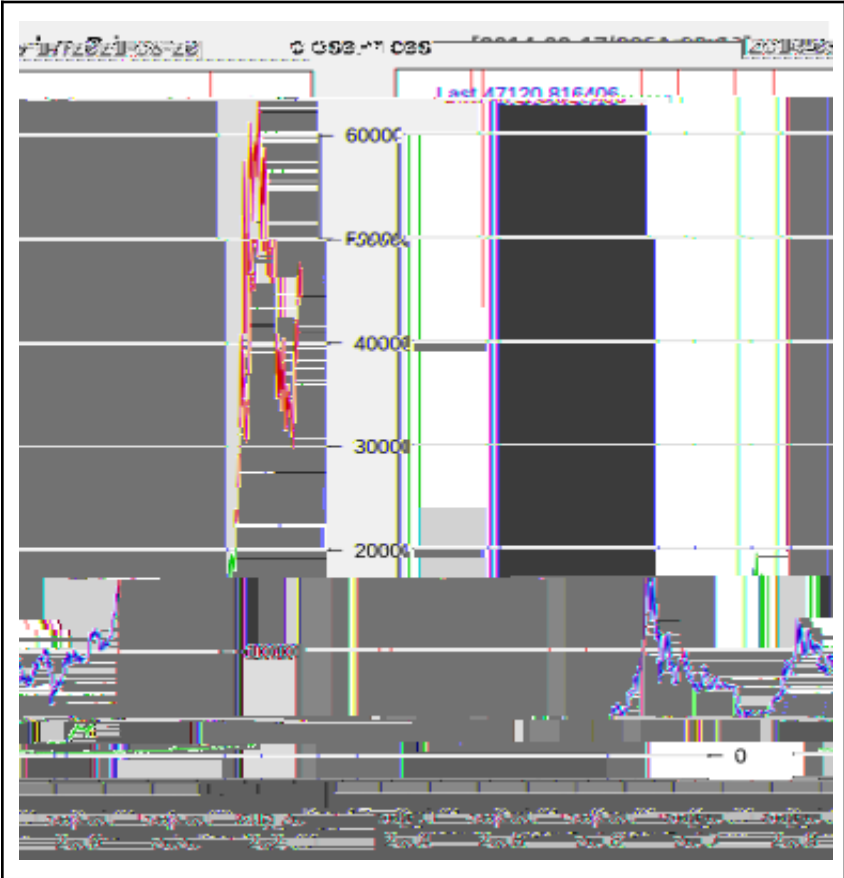

α

α

α

α

α

α

xyclosePricesBTC

[2015-08-08/2021-08-17]

Vertical line on the left side of the page.

Vertical line on the right side of the page.

start_epsilon: 0.1, window 4, embed TRUE 09-17/2021-08-221

| | | |
|--|--|--|
| | | |
| | | |
| | | |
| | | |

closePrices [2014-09-17/2021-09-15]

closePrices [2014-09-17/2021-09-15]